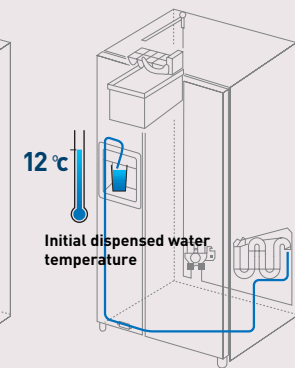

## In-Door Water Tank

Water tank is inside freezer door form, so you can drink cold water from the first dispensed water.

**In-Door Water Tank**  
(Side View)

7 °C  
Initial dispensed water temperature

**In-Door Water Tank**  
(Perspective View)