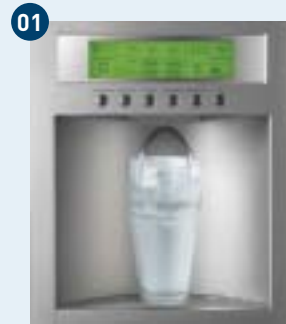

## 01. Water & Ice Dispenser

Full Electronic controlled Water & Ice Dispenser delivers chilled water, cubed and crushed ice.