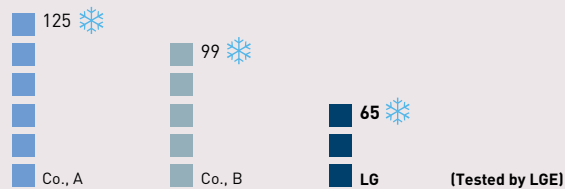

Fast Cooling Technology

Specially designed, highly efficient fan along with the BLDC motor which controls the number of revolutions automatically as well as highly efficient compressor which promotes the optimal circulation of cold air and super freezing function.

Cooling Speed _ Freezer Compartment 30℃ → 5℃(min.)