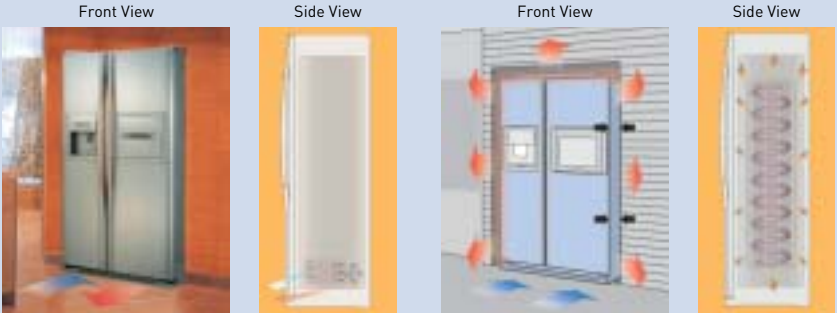

LG Side-by-Side Refrigerators

Co., A