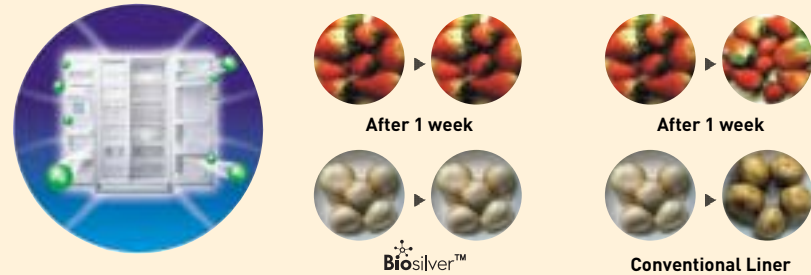

Biosilver™

Liner

Inorganic Silver-Ion-Coated Liner protects from bacteria, fungus and yeast.
Biosilver™ has been acknowledged by several authorities.(FDA, EPA and SIAA)

Bioshield™

Gasket

Gasket made of anti-bacterial agent prevents gasket distortion caused by bacteria propagation.