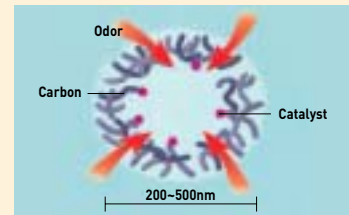

### Carbon Nano Ball

Nano unit called Carbon Nano Ball(200-500nm) consists of special pore which absorbs the various odor particles.