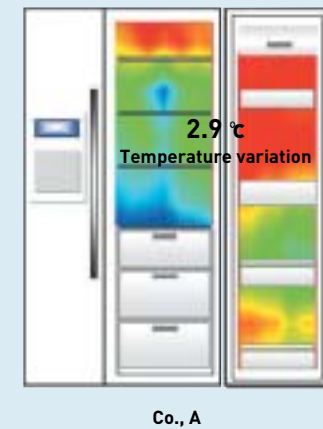

LG Side-By-Side Refrigerators provide you with freshness, nutritional value, texture, and flavor of food for longer period of time.