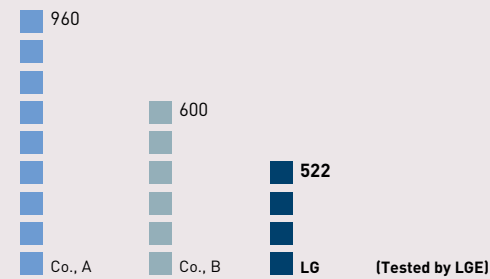

Energy Saving

Digital Cooling System helps to achieve low energy consumption with highly efficient compressor and BLDC Motor.

Energy Consumption _ Electric Power(KWh/year)