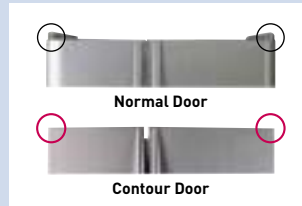

Stylish LG Side-by-Side Refrigerators

Contour & Hidden Hinge

LG provides Contour & Hidden Hinge for your delicate taste.